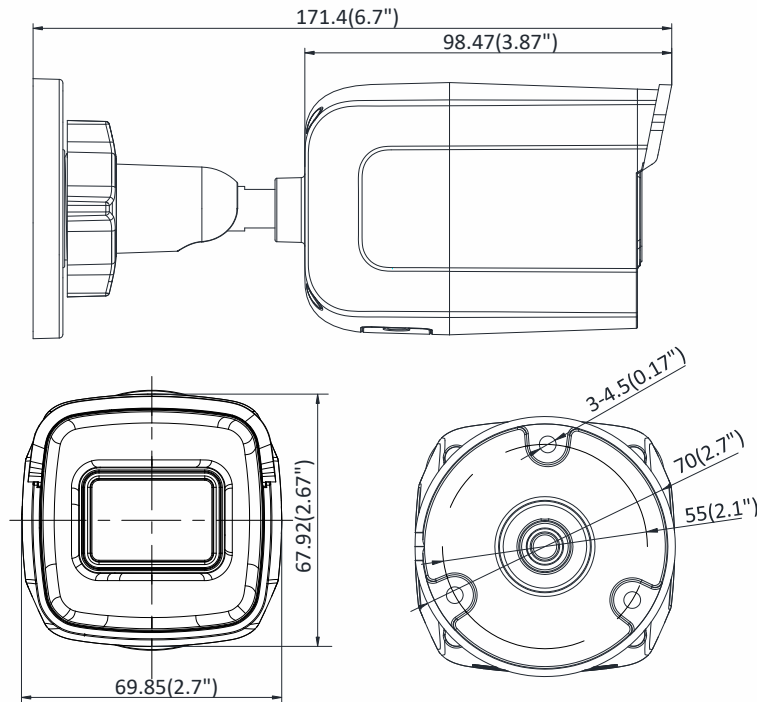

Dimension

Unit: mm(inch)

Accessory

Distributed by

HIKVISION®

Headquarters

No.555 Qianmo Road, Binjiang District,
Hangzhou 310051, China
T +86-571-8807-5998
overseasbusiness@hikvision.com

Hikvision USA
T +1-909-895-0400
sales.usa@hikvision.com

Hikvision Italy
T +39-0438-6902
info.it@hikvision.com

Hikvision Singapore
T +65-6684-4718
sg@hikvision.com

Hikvision Africa
T +27 (10) 0351172
sale.africa@hikvision.com

Hikvision Europe
T +31-23-55-42-770
info.eu@hikvision.com

Hikvision France
T +33(0)1-85-330-450
info.fr@hikvision.com

Hikvision Oceania
T +61-2-8599-4233
salesau@hikvision.com

Hikvision Hong Kong
T +852-2151-1761

Hikvision Middle East
T +971-4-8816086
salesme@hikvision.com

Hikvision Spain
T +34-91-737-16-55
info.es@hikvision.com

Hikvision Canada
T +1-909-895-0400
sales.usa@hikvision.com

Hikvision Russia
T +7-495-669-67-99
saleru@hikvision.com

Hikvision Poland
T +48-22-460-01-50
poland@hikvision.com

Hikvision Korea
T +82-31-731-8841
sales.korea@hikvision.com

Hikvision India
T +91-22-28469900
sales@pramahikvision.com

Hikvision UK
T +01628-902140
support.uk@hikvision.com

Hikvision Brazil
T +55 11 3318-0050
Latam.support@hikvision.com

05060020191125